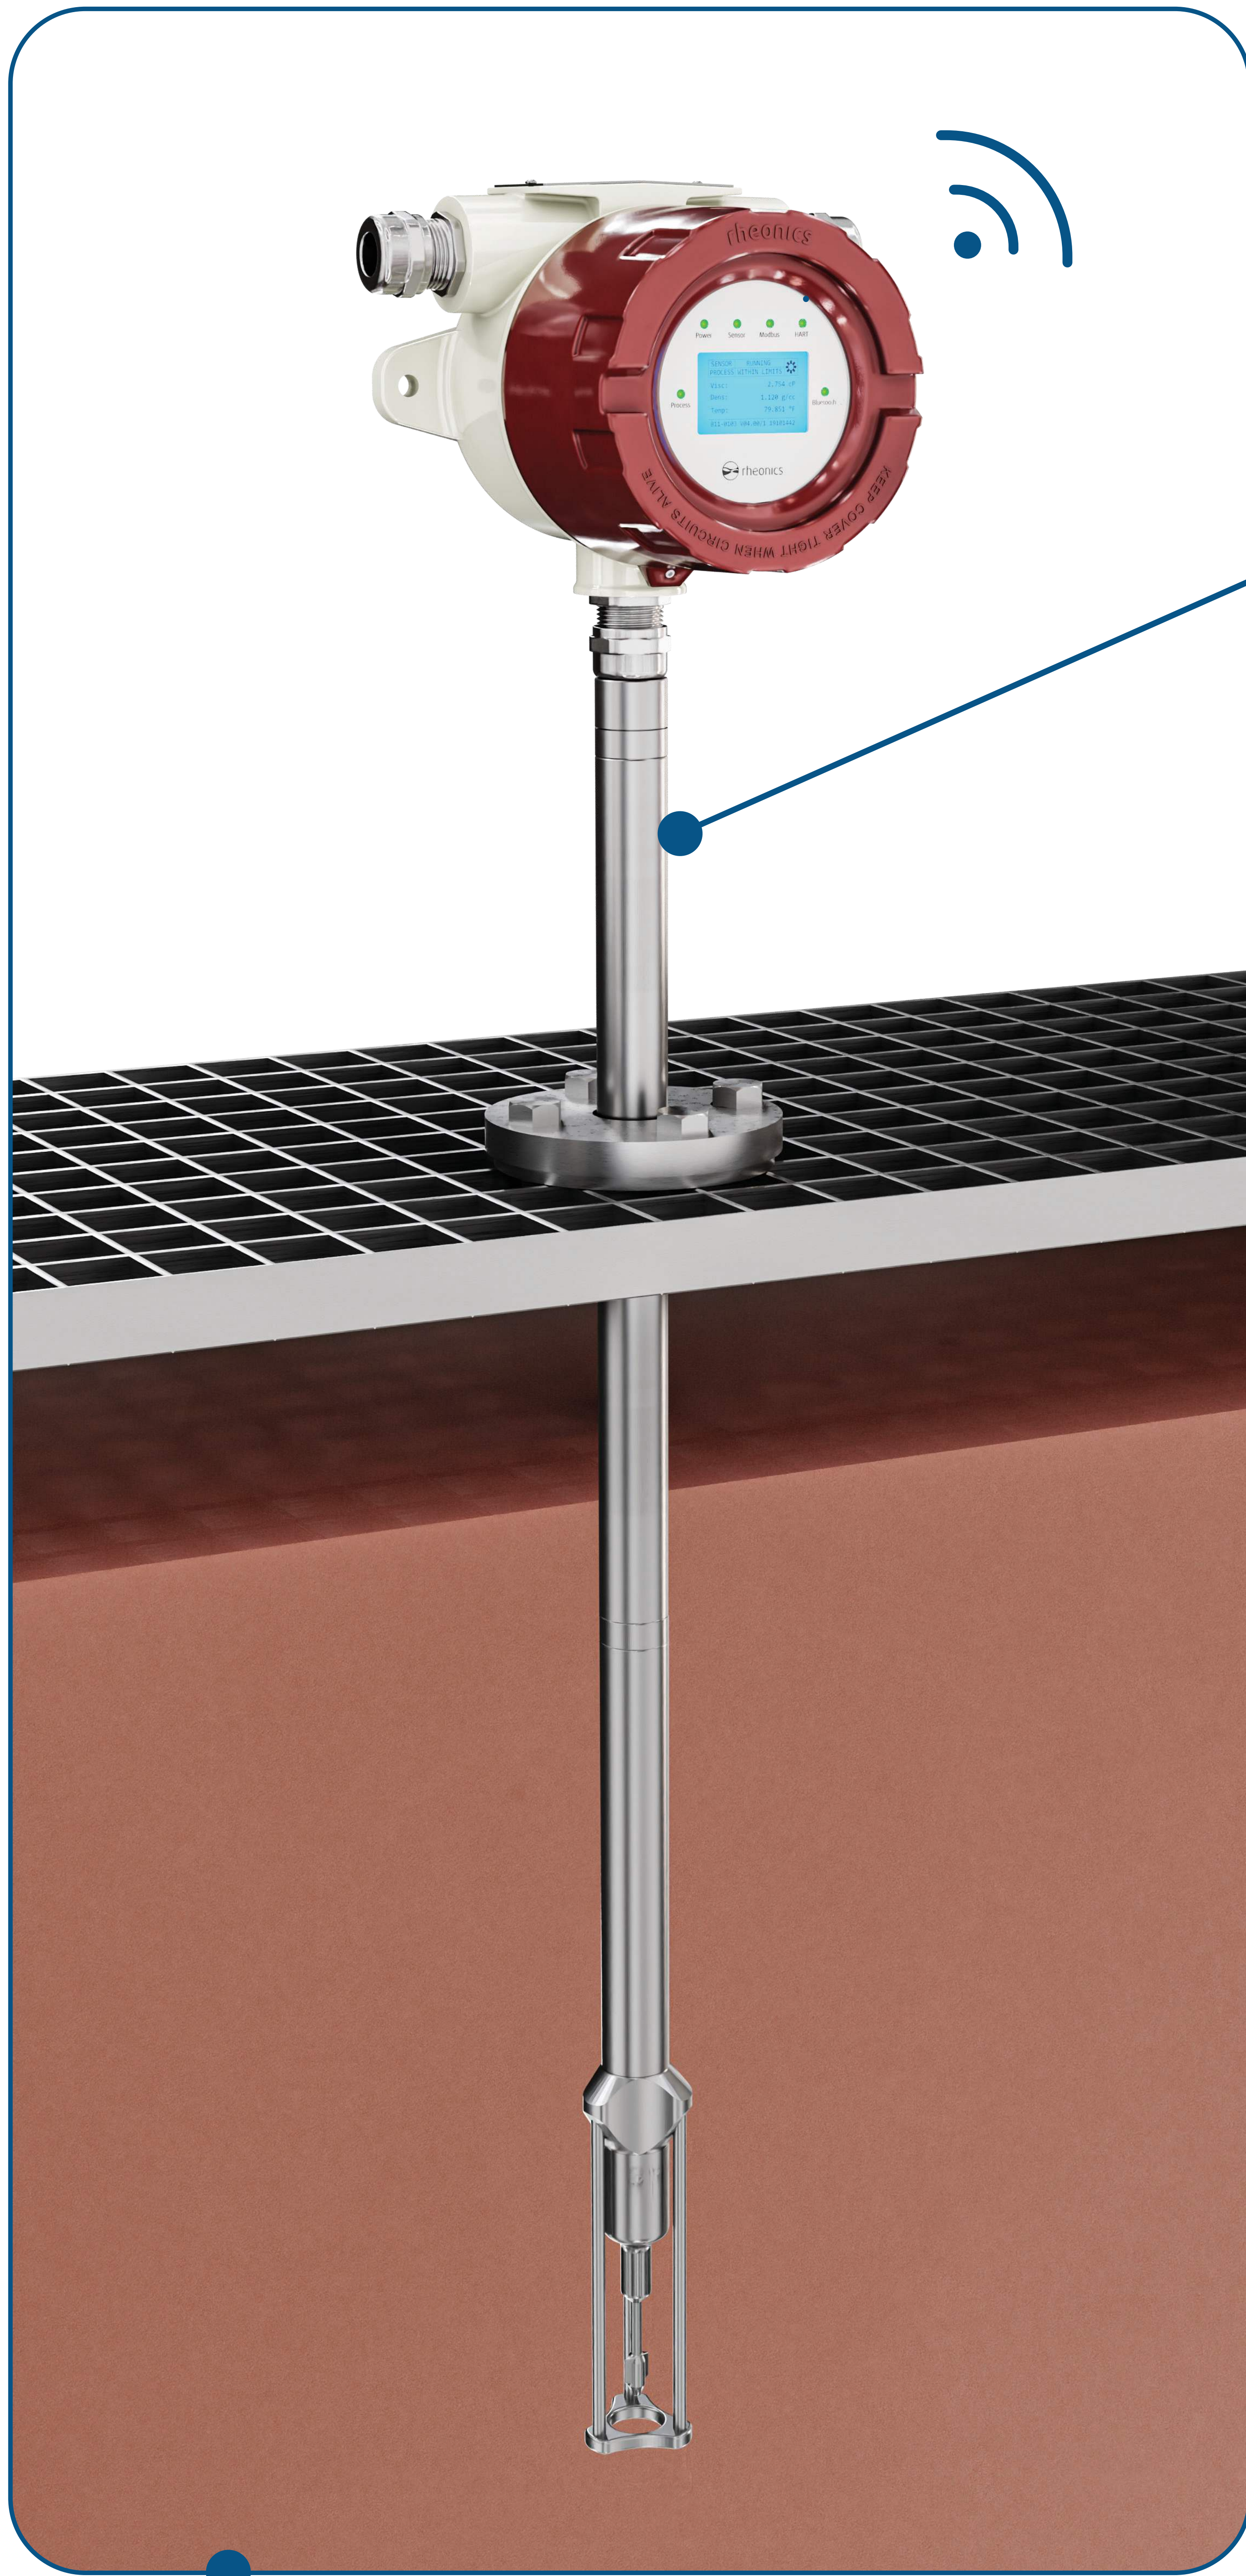

Mud Weight And Viscosity Control

with Rheonics inline sensors

Rheonics Mud Sense

Real-time

Simultaneous

Density

Viscosity

Temperature

Drilling Mud Ecosystem

Swiss precision
in every measurement