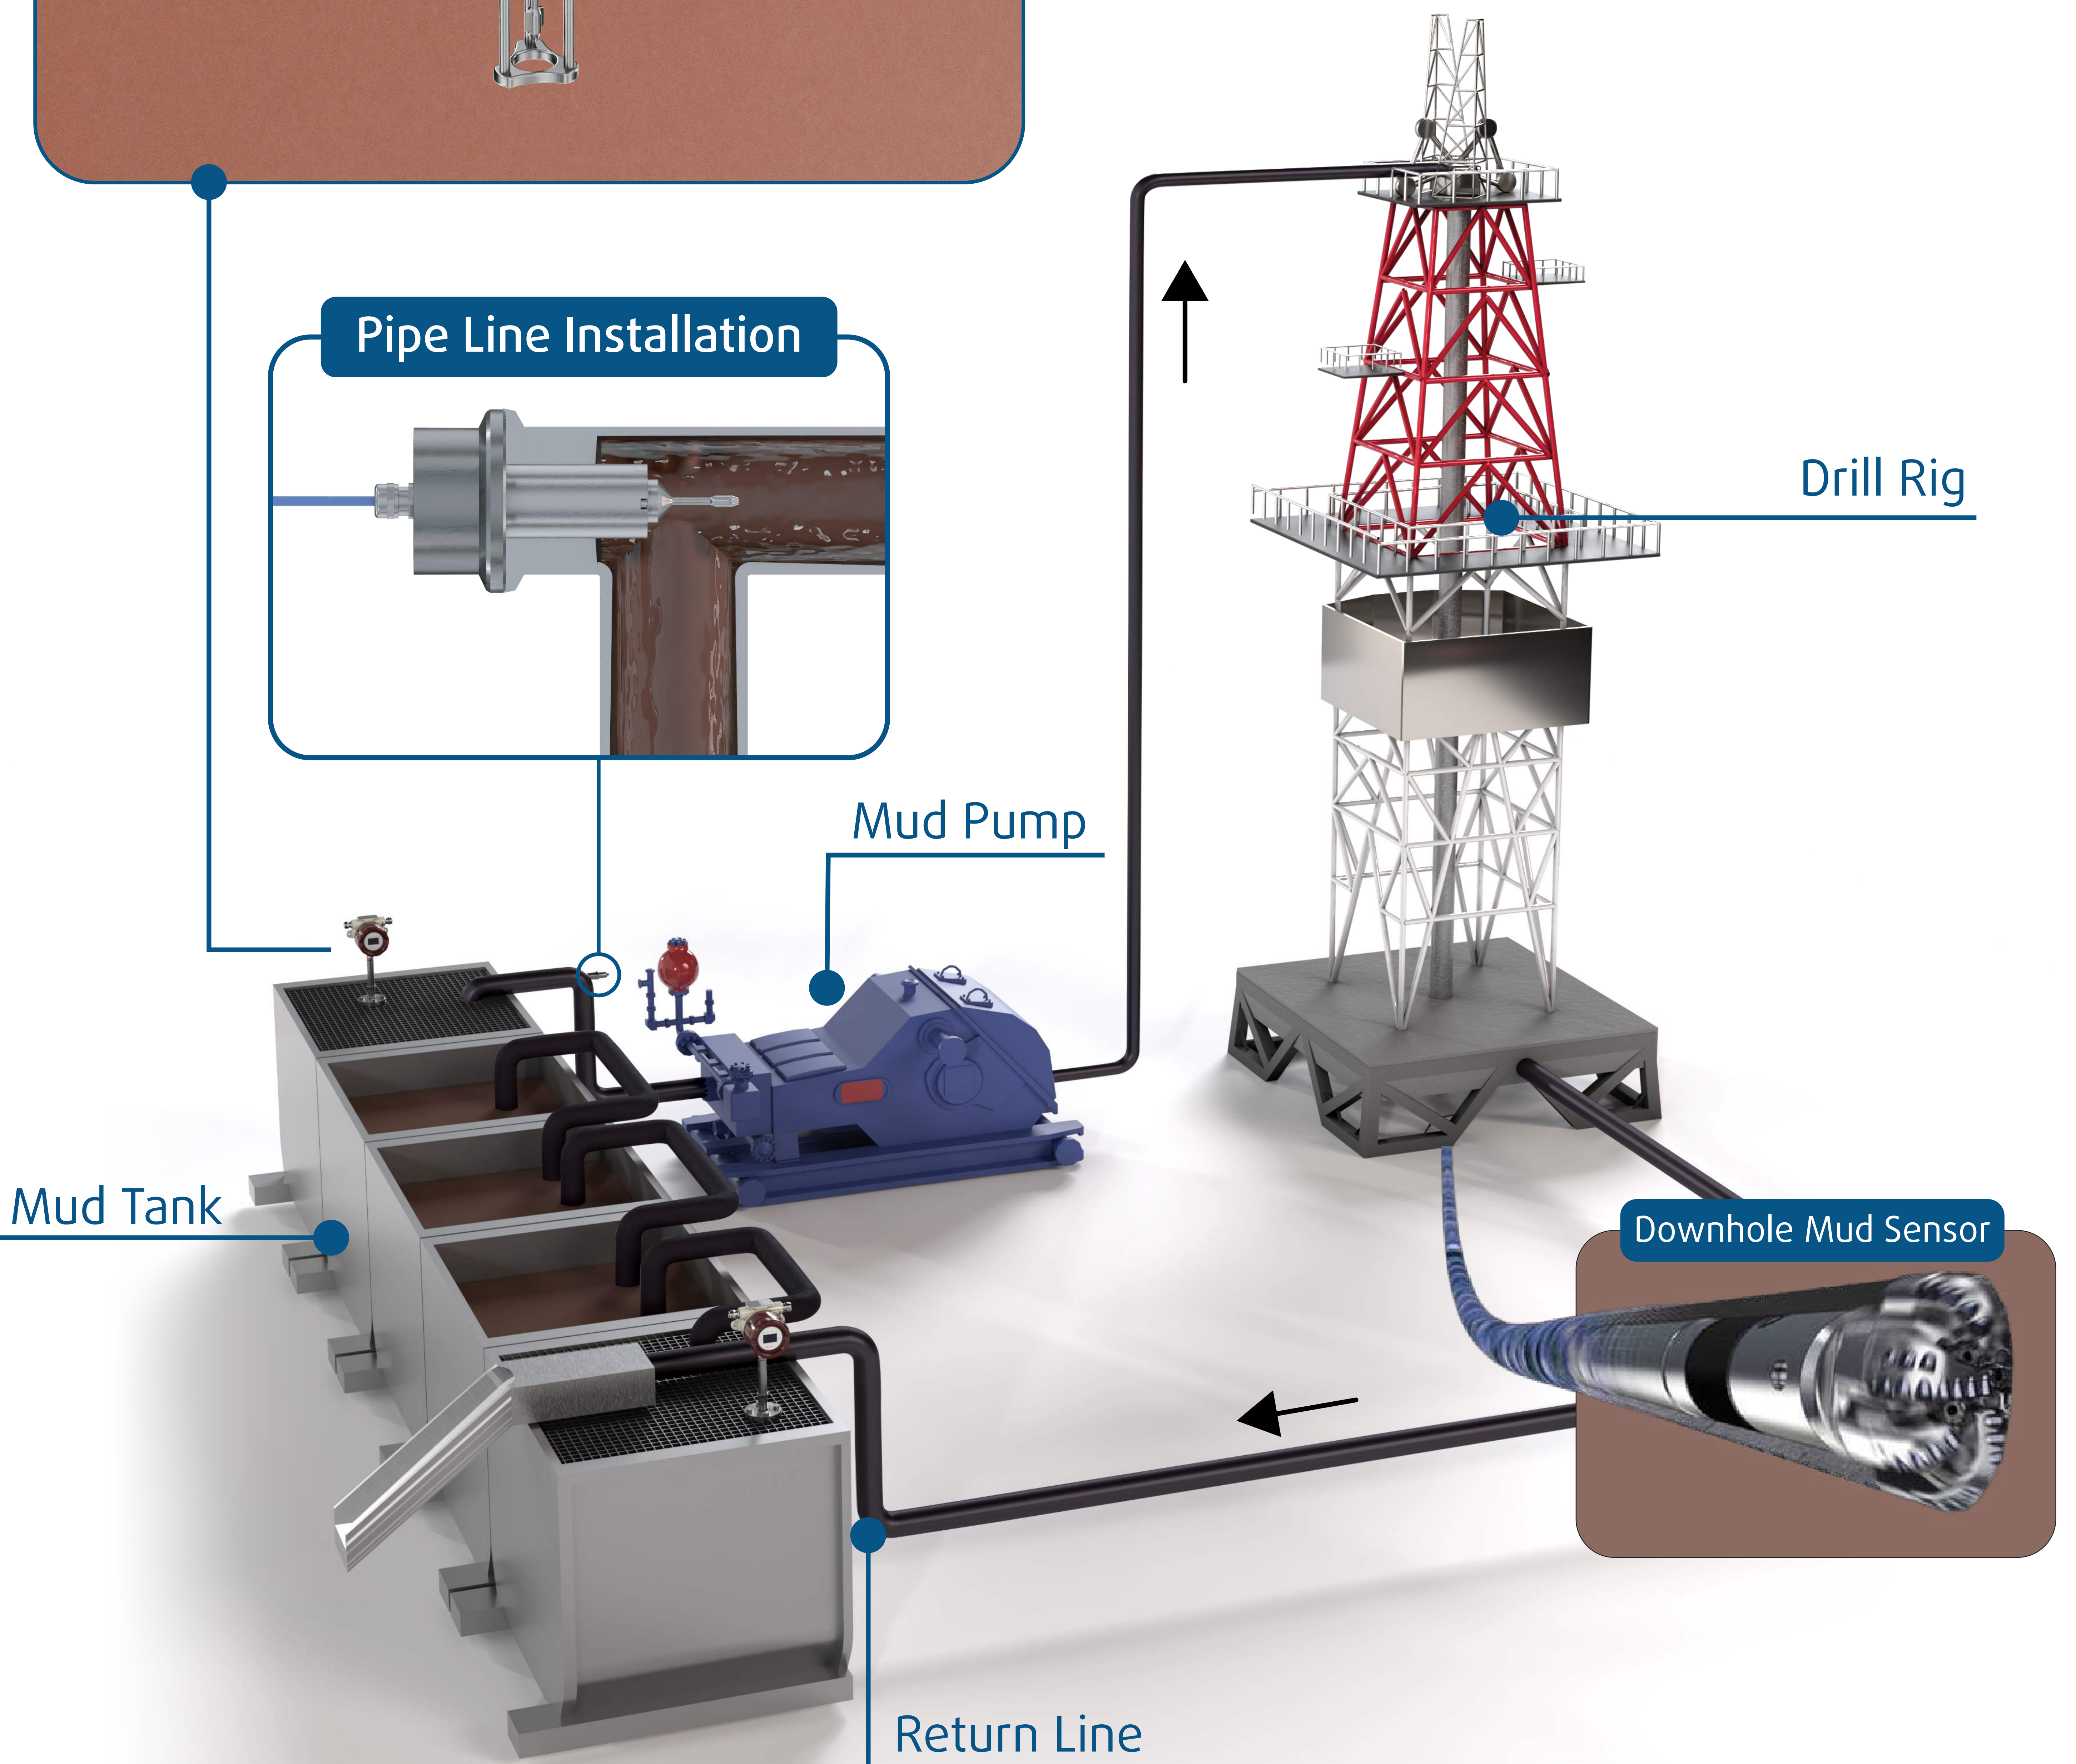

Mud Weight And Viscosity Control

with Rheonics inline sensors

Rheonics Mud Sense

Real-time

Simultaneous

Density

Viscosity

Temperature

Drilling Mud Ecosystem

Swiss precision
in every measurement