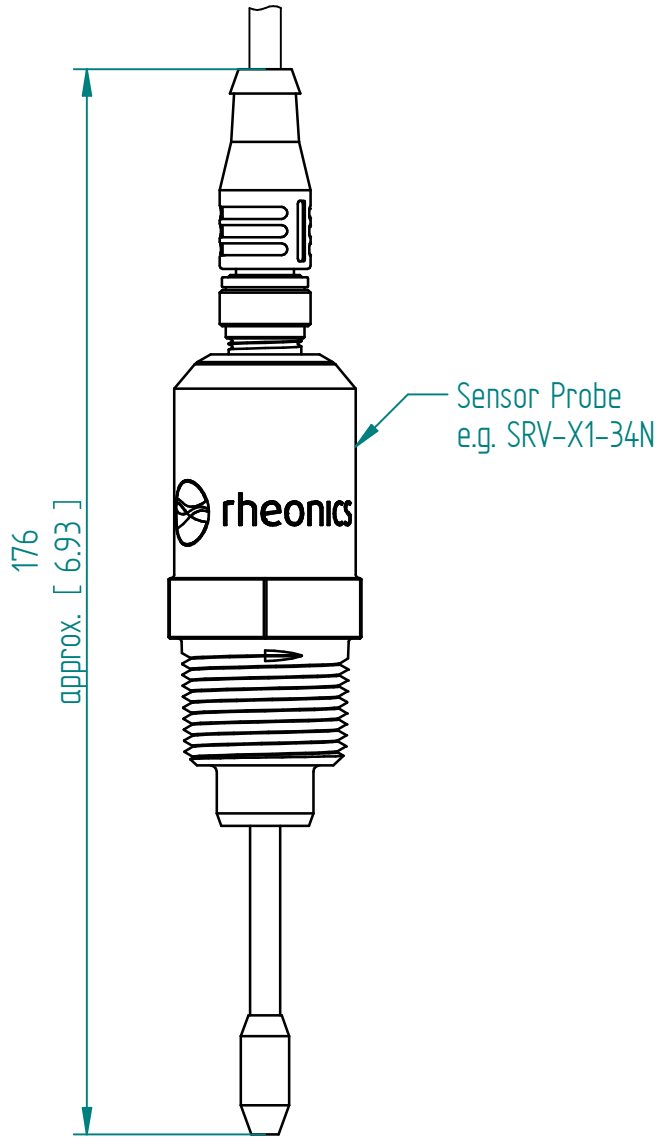

Specifications	
Sheath material	PTFE
IP Rating	IP65
Temperature Range	-20°C to 150°C

Units: mm [inch]

# High-Temp. (HT) Cable Straight M12 Connector

This drawing remains property of rheonics. It may be neither copied nor informed to third persons or competitors without our approval. ( 2 paragraph 1 fig.7 copyright act of 9th Sept. 1965)