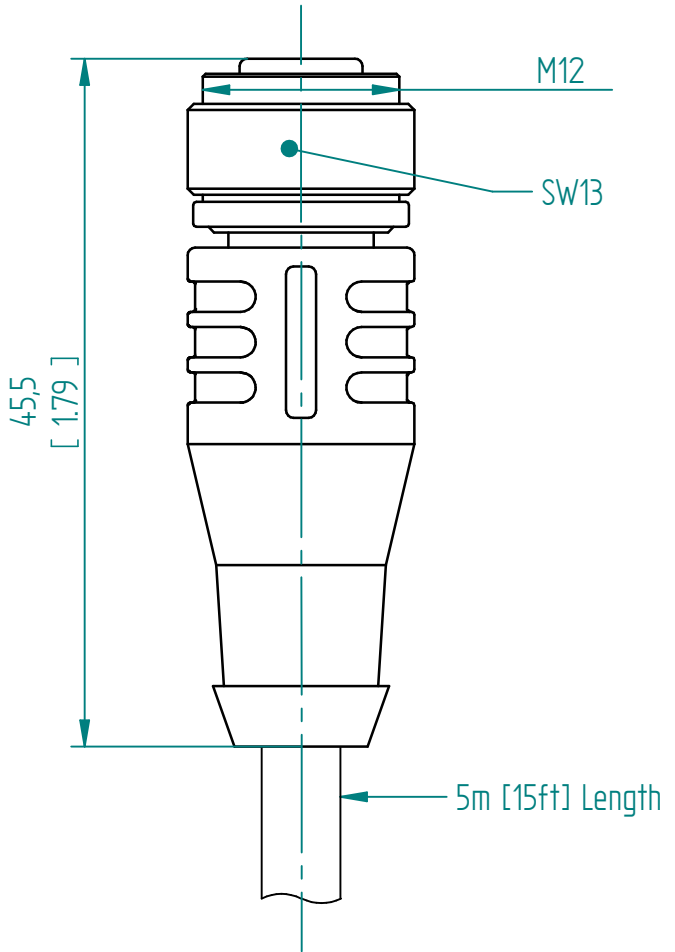

Specifications	
Sheath material	PTFE
IP Rating	IP65
Temperature Range	-20°C to 150°C

Units: mm [inch]

# High-Temp. (HT) Cable Straight M12 Connector

This drawing remains property of rheonics. It may be neither copied nor informed to third persons or competitors without our approval. ( 2 paragraph 1 fig.7 copyright act of 9th Sept. 1965)