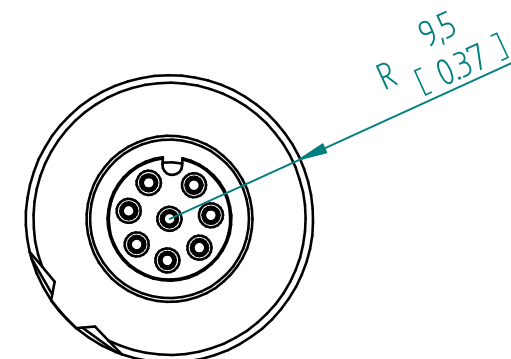

Specifications

Sheath material	PVC
IP Rating	IP67
Temperature Range	-30°C to 80°C

Units: mm [inch]

# EX Sensor Cable Straight M12 Connector

This drawing remains property of rheonics. It may be neither copied nor informed to third persons or competitors without our approval. ( 2 paragraph 1 fig.7 copyright act of 9th Sept. 1965)