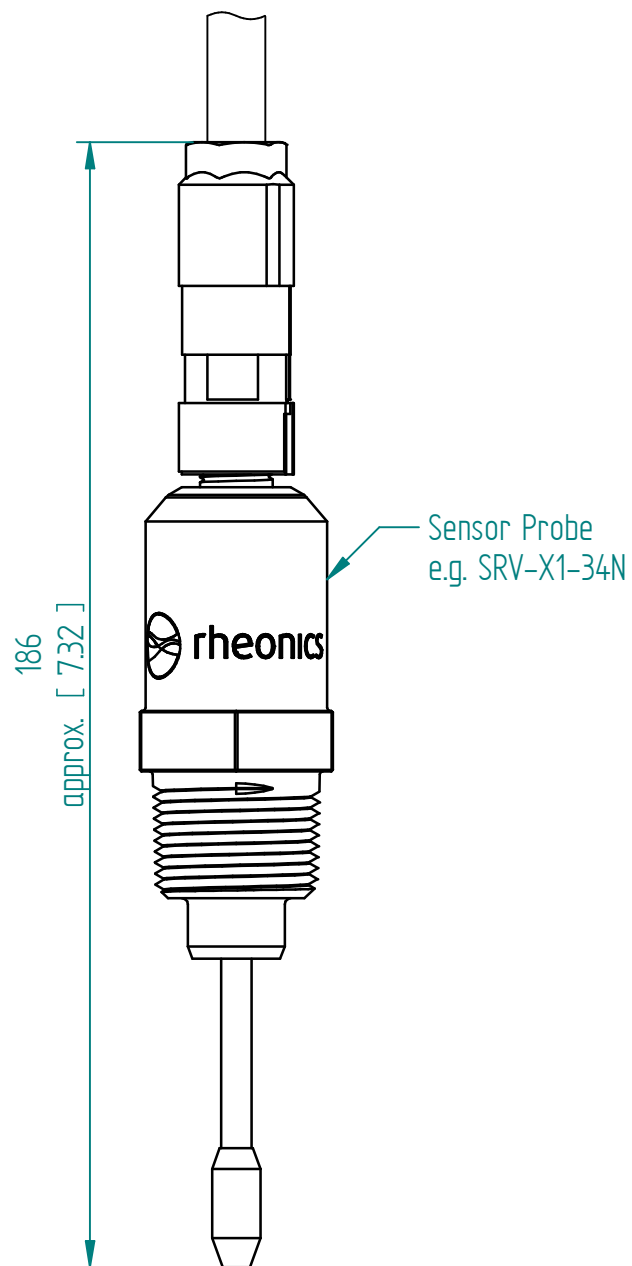

Specifications

Sheath material	PVC
IP Rating	IP67
Temperature Range	-30°C to 80°C

Units: mm [inch]

# EX Sensor Cable Straight M12 Connector

This drawing remains property of rheonics. It may be neither copied nor informed to third persons or competitors without our approval. ( 2 paragraph 1 fig.7 copyright act of 9th Sept. 1965)