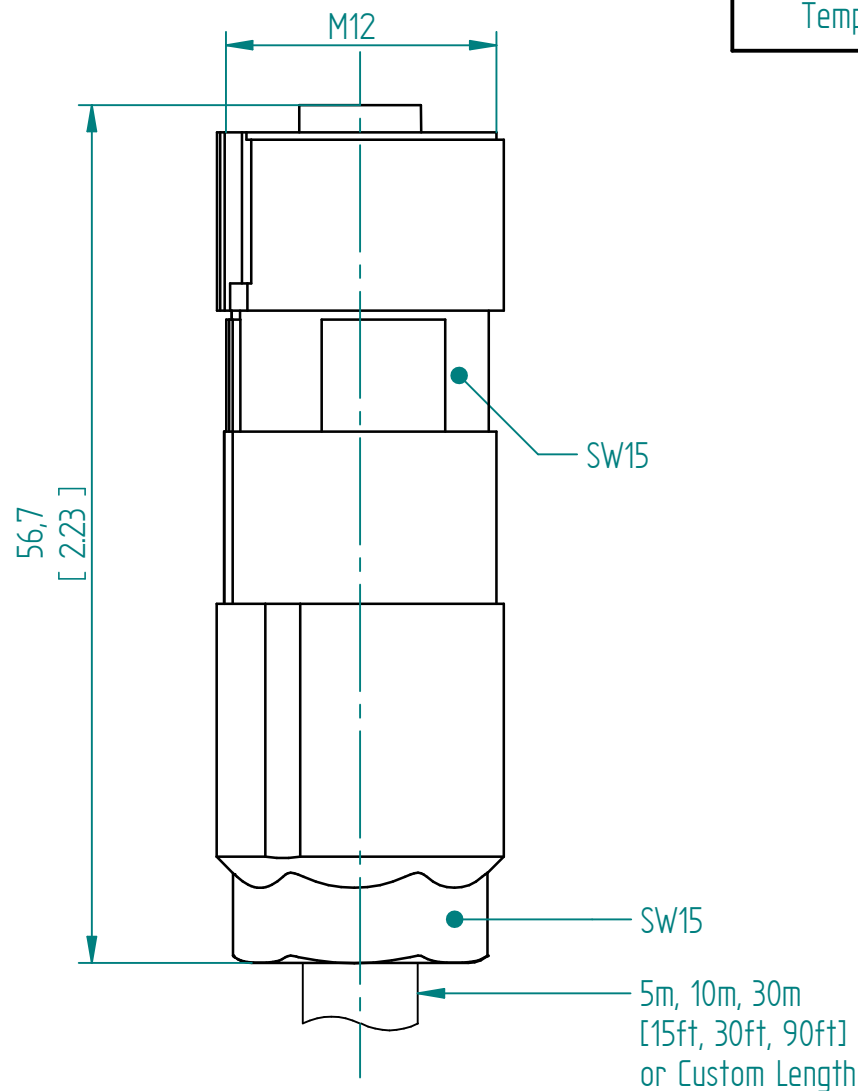

Specifications

Sheath material	PVC
IP Rating	IP67
Temperature Range	-30°C to 80°C

Units: mm [inch]

# EX Sensor Cable Straight M12 Connector

This drawing remains property of rheonics. It may be neither copied nor informed to third persons or competitors without our approval. ( 2 paragraph 1 fig.7 copyright act of 9th Sept. 1965)